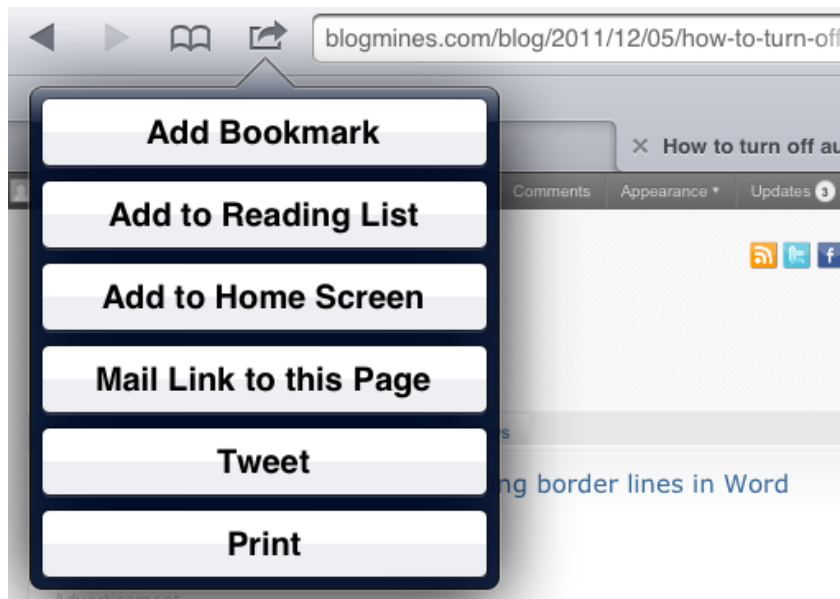

## Adding the mClass App to your iPad or iPod

---

Using your idevice open Safari

Enter the web address [mclasshome.com/assessment](http://mclasshome.com/assessment)

- At the top of the screen you will see a picture of a rectangle with an arrow
- Tap on this icon and a dropdown menu will appear

- Click on Add to Home Screen
- Another drop down menu will appear which lets you know the mClass icon will appear on your home screen. Click Add in the top right corner
- Safari will close, bringing you back to your home screen where the mClass icon is located